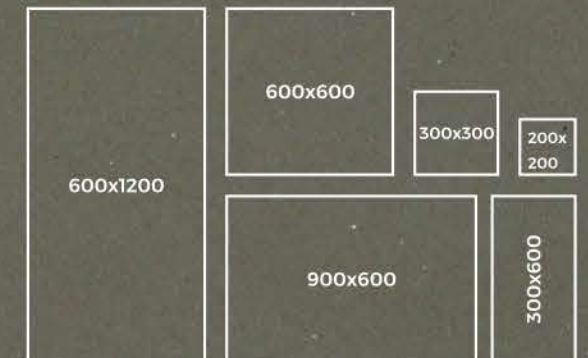

also available sizes