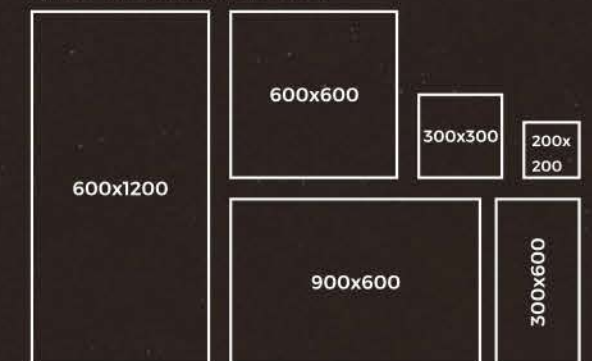

also available sizes