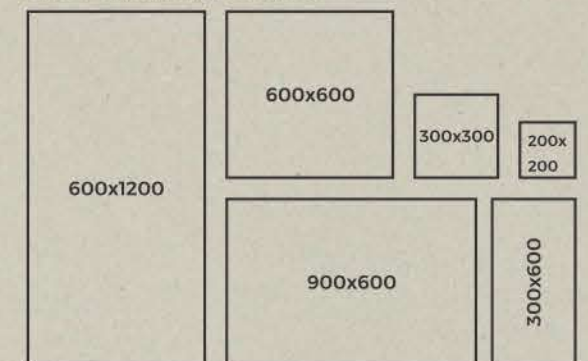

also available sizes