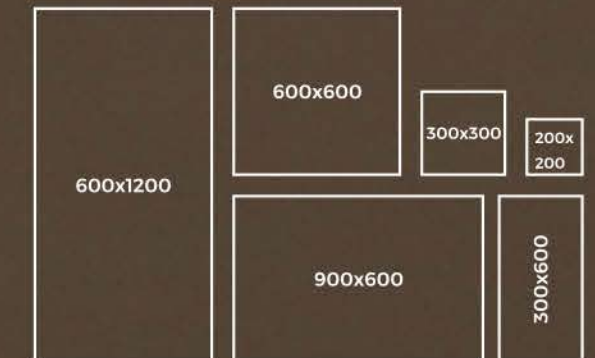

also available sizes