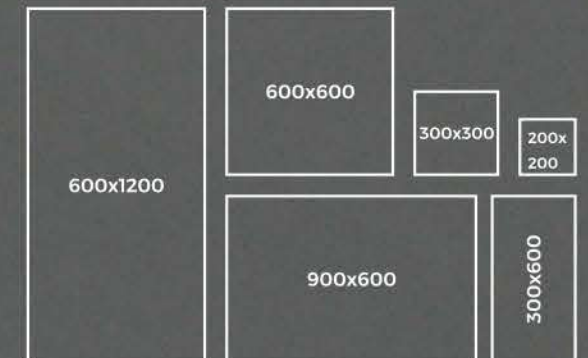

also available sizes