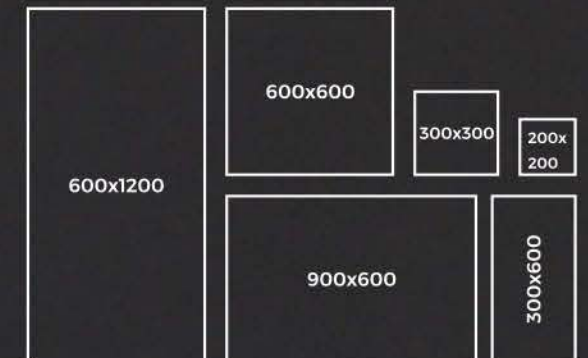

MONO BLACK

also available sizes